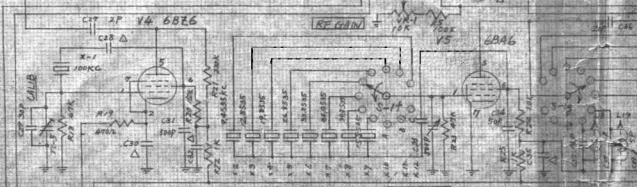

PRESELECTOR

ANT

BAND (10A)

REF GAIN

AMPLIFIER