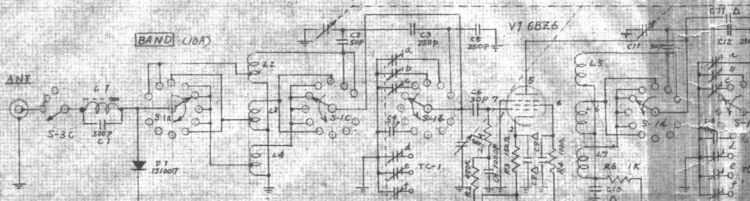

PRESELECTOR

ANT

BAND (10A)

REF GAIN

AMPLIFIER